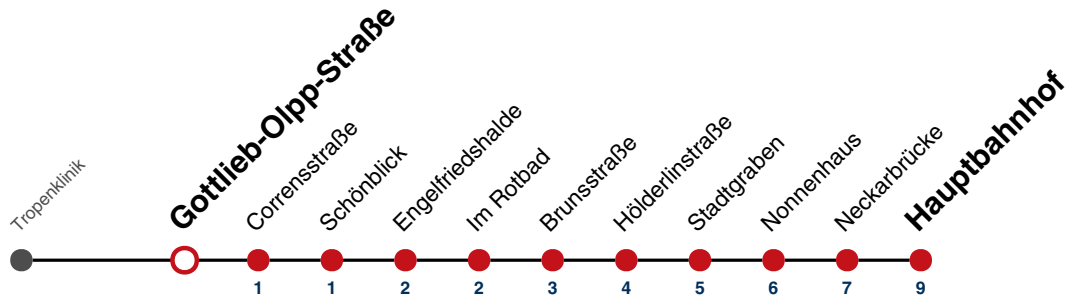

33

Gottlieb-Olpp-Straße → Hauptbahnhof

Gültig ab 11.12.2022

	Montag - Freitag	Samstag	Sonn-/Feiertag
05			
06		15 ^{R9}	15 ^{R9}
07		15 ^{R9}	15 ^{R9}
08		15 ^{R9}	15 ^{R9}
09		15 ^{R9}	15 ^{R9}
10		15 ^{R9}	15 ^{R9}
11		15 ^{R9}	15 ^{R9}
12		15 ^{R9}	15 ^{R9}
13		15 ^{R9}	15 ^{R9}
14		15 ^{R9}	15 ^{R9}
15		15 ^{R9}	15 ^{R9}
16		15 ^{R9}	15 ^{R9}
17		15 ^{R9}	15 ^{R9}
18		15 ^{A18} 15 ^{R9}	15 ^{R9}
19		15 ^{A18} 15 ^{R9}	15 ^{R9}
20		15 ^{A18} 15 ^{R9}	15 ^{R9}
21	15 ^{R9}	15 ^{A26} 15 ^{R9}	15 ^{R9}
22	15 ^{R9}	15 ^{A26} 15 ^{R9}	15 ^{R9}
23	15 ^{R9}	15 ^{A26} 15 ^{R9}	15 ^{R9}
00			
01			