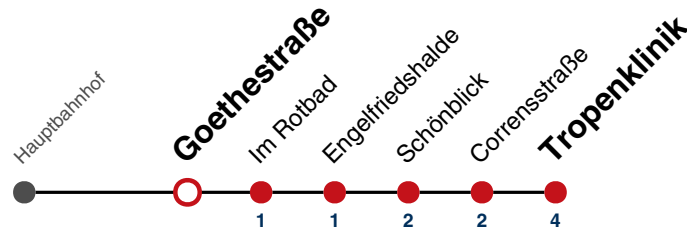

33

Goethestraße → Tropenlinik

Gültig ab 11.12.2022

	Montag - Freitag	Samstag	Sonn-/Feiertag
05			
06		09 ^{R9}	09 ^{R9}
07		09 ^{R9}	09 ^{R9}
08		09 ^{R9}	09 ^{R9}
09		09 ^{R9}	09 ^{R9}
10		09 ^{R9}	09 ^{R9}
11		09 ^{R9}	09 ^{R9}
12		09 ^{R9}	09 ^{R9}
13		09 ^{R9}	09 ^{R9}
14		09 ^{R9}	09 ^{R9}
15		09 ^{R9}	09 ^{R9}
16		09 ^{R9}	09 ^{R9}
17		09 ^{R9}	09 ^{R9}
18		09 ^{A18} R9	09 ^{R9}
19		09 ^{A18} R9	09 ^{R9}
20		09 ^{A18} R9	09 ^{R9}
21	09 ^{R9}	09 ^{A26} R9	09 ^{R9}
22	09 ^{R9}	09 ^{A26} R9	09 ^{R9}
23	09 ^{R9}	09 ^{A26} R9	09 ^{R9}
00			
01			