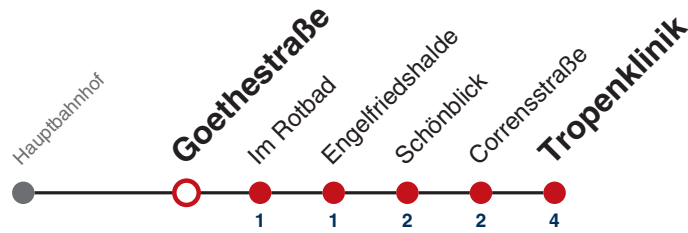

33

Goethestraße → Tropenlinik

Gültig ab 12.12.2021

	täglich	
05	44 ^{R9}	
06	09 ^{R9}	39 ^{R9}
07	09 ^{R9}	39 ^{R9}
08	09 ^{R9}	39 ^{R9}
09	09 ^{R9}	39 ^{R9}
10	09 ^{R9}	39 ^{R9}
11	09 ^{R9}	39 ^{R9}
12	09 ^{R9}	39 ^{R9}
13	09 ^{R9}	39 ^{R9}
14	09 ^{R9}	39 ^{R9}
15	09 ^{R9}	39 ^{R9}
16	09 ^{R9}	39 ^{R9}
17	09 ^{R9}	39 ^{R9}
18	09 ^{A18} _{R9}	39 ^{A18} _{R9}
19	09 ^{A18} _{R9}	39 ^{A18} _{R9}
20	09 ^{A18} _{R9}	39 ^{A18} _{R9}
21	09 ^{A26} _{R9}	39 ^{A26} _{R9}
22	09 ^{A26} _{R9}	39 ^{A26} _{R9}
23	09 ^{A26} _{R9}	39 ^{A26} _{R9}
00		
01		