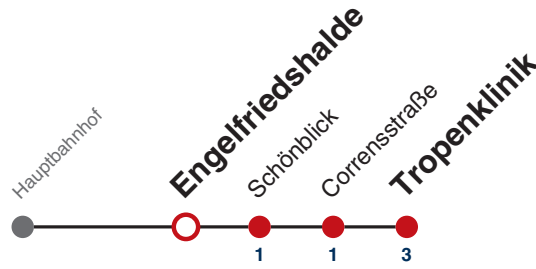

33

Engelfriedshalde → Tropenlinik

Gültig ab 12.12.2021

	täglich	
05	45 ^{R9}	
06	10 ^{R9}	40 ^{R9}
07	10 ^{R9}	40 ^{R9}
08	10 ^{R9}	40 ^{R9}
09	10 ^{R9}	40 ^{R9}
10	10 ^{R9}	40 ^{R9}
11	10 ^{R9}	40 ^{R9}
12	10 ^{R9}	40 ^{R9}
13	10 ^{R9}	40 ^{R9}
14	10 ^{R9}	40 ^{R9}
15	10 ^{R9}	40 ^{R9}
16	10 ^{R9}	40 ^{R9}
17	10 ^{R9}	40 ^{R9}
18	10 ^{A18} _{R9}	40 ^{A18} _{R9}
19	10 ^{A18} _{R9}	40 ^{A18} _{R9}
20	10 ^{A18} _{R9}	40 ^{A18} _{R9}
21	10 ^{A26} _{R9}	40 ^{A26} _{R9}
22	10 ^{A26} _{R9}	40 ^{A26} _{R9}
23	10 ^{A26} _{R9}	40 ^{A26} _{R9}
00		
01		