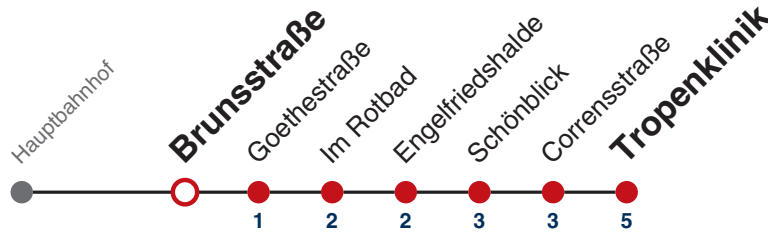

33

Brunnsstraße → Tropenlinik

Gültig ab 12.12.2021

	täglich	
05	43 ^{R9}	
06	08 ^{R9}	38 ^{R9}
07	08 ^{R9}	38 ^{R9}
08	08 ^{R9}	38 ^{R9}
09	08 ^{R9}	38 ^{R9}
10	08 ^{R9}	38 ^{R9}
11	08 ^{R9}	38 ^{R9}
12	08 ^{R9}	38 ^{R9}
13	08 ^{R9}	38 ^{R9}
14	08 ^{R9}	38 ^{R9}
15	08 ^{R9}	38 ^{R9}
16	08 ^{R9}	38 ^{R9}
17	08 ^{R9}	38 ^{R9}
18	08 ^{A18} _{R9}	38 ^{A18} _{R9}
19	08 ^{A18} _{R9}	38 ^{A18} _{R9}
20	08 ^{A18} _{R9}	38 ^{A18} _{R9}
21	08 ^{A26} _{R9}	38 ^{A26} _{R9}
22	08 ^{A26} _{R9}	38 ^{A26} _{R9}
23	08 ^{A26} _{R9}	38 ^{A26} _{R9}
00		
01		