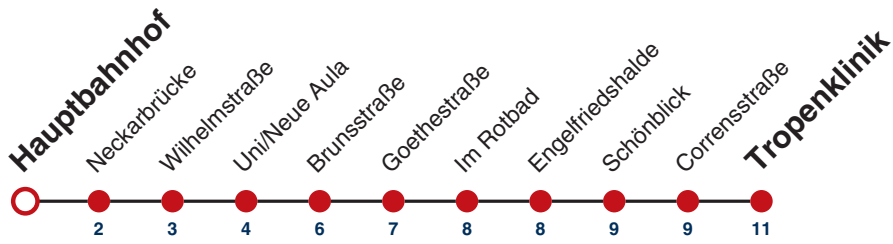

33

Hauptbahnhof → Tropenlinik

Gültig ab 12.12.2021

täglich	
05	37 ^{R9}
06	02 ^{R9} 32 ^{R9}
07	02 ^{R9} 32 ^{R9}
08	02 ^{R9} 32 ^{R9}
09	02 ^{R9} 32 ^{R9}
10	02 ^{R9} 32 ^{R9}
11	02 ^{R9} 32 ^{R9}
12	02 ^{R9} 32 ^{R9}
13	02 ^{R9} 32 ^{R9}
14	02 ^{R9} 32 ^{R9}
15	02 ^{R9} 32 ^{R9}
16	02 ^{R9} 32 ^{R9}
17	02 ^{R9} 32 ^{R9}
18	02 ^{A18} _{R9} 32 ^{A18} _{R9}
19	02 ^{A18} _{R9} 32 ^{A18} _{R9}
20	02 ^{A18} _{R9} 32 ^{A18} _{R9}
21	02 ^{A26} _{R9} 32 ^{A26} _{R9}
22	02 ^{A26} _{R9} 32 ^{A26} _{R9}
23	02 ^{A26} _{R9} 32 ^{A26} _{R9}
00	
01	